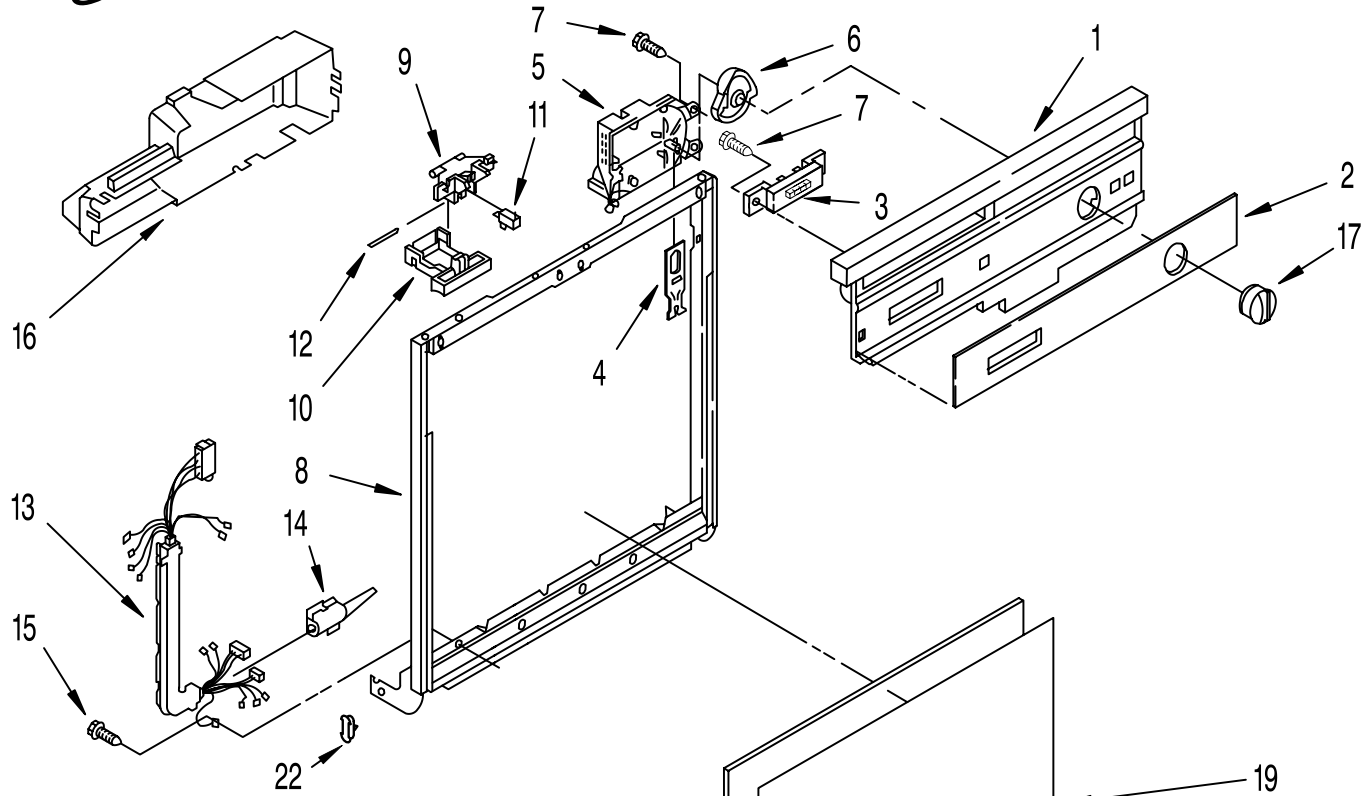

FRAME AND CONSOLE PARTS

For Model: DP840CWDB3
Almond/Black

UNDERCOUNTER
DISHWASHER

Illus. No.	Part No.	DESCRIPTION
1	3375271	Console (Includes Item 2)
2	3374798	Insert, Console
3	3375561	Switch
4	3369529	Follower, Cam
5	3375079	Timer
6	3375140	Cam
7	304231	Screw, 8-18 x 1/2 (5)
8	3374711	Door Frame (Includes Item 23)
9	3368953	Bolt, Latch
10	3369457	Lever, Latch
11	3369325	Switch, (2)
12	3368955	Pin, Switch (2)
13	3374875	Harness and Protector
14	3376405	Elbow, Harness
15	3400803	Screw, 8-32 x 1/4
16	3375473	Cover Timer
17	3375348	Knob, Timer
18	3368979	Spacer
19	†Front Panel 3369516	Almond/Black
20	3374010	Retainer, Panel
22	3373234	Bearing, Spring (2)
23	3374716	Channel, Retainer (Also Order Item #20)

†Refer To Dishwasher
Replacement
Panel Parts List No.675345.

FOR ORDERING INFORMATION REFER TO PARTS PRICE LIST

INNER DOOR PARTS

For Model: DP840CWDB3
Almond/Black

Illus. No.	Part No.	DESCRIPTION	Illus. No.	Part No.	DESCRIPTION	Illus. No.	Part No.	DESCRIPTION
1	3369054	Inner Door (Also Order Latch Door Kit 676413)	6	3369000	Draw Bar (Upper Dispenser)	11	3372028	Pin (Lid Hinge)
2	3376066	Latch, Detergent Dispenser	7	3369602	Draw Bar (Lower Dispenser)	12	3371710	Screen, Vent
3	3369061	Snap, Detergent Dispenser	8	3368999	Spring (Draw Bar)	13	3369512	Wet-Agent Cap Assembly
4	3369055	Actuator Assembly	9	3376404	Lid Assembly	14	3369155	Seal (Wet-Cap)
5	3368967	Wet Agent, Dispenser	10	300106	Spring, Lid	15	3369051	Screw (8)
						16	3371569	Cover, Drip
						17	3369479	Spatter Shield